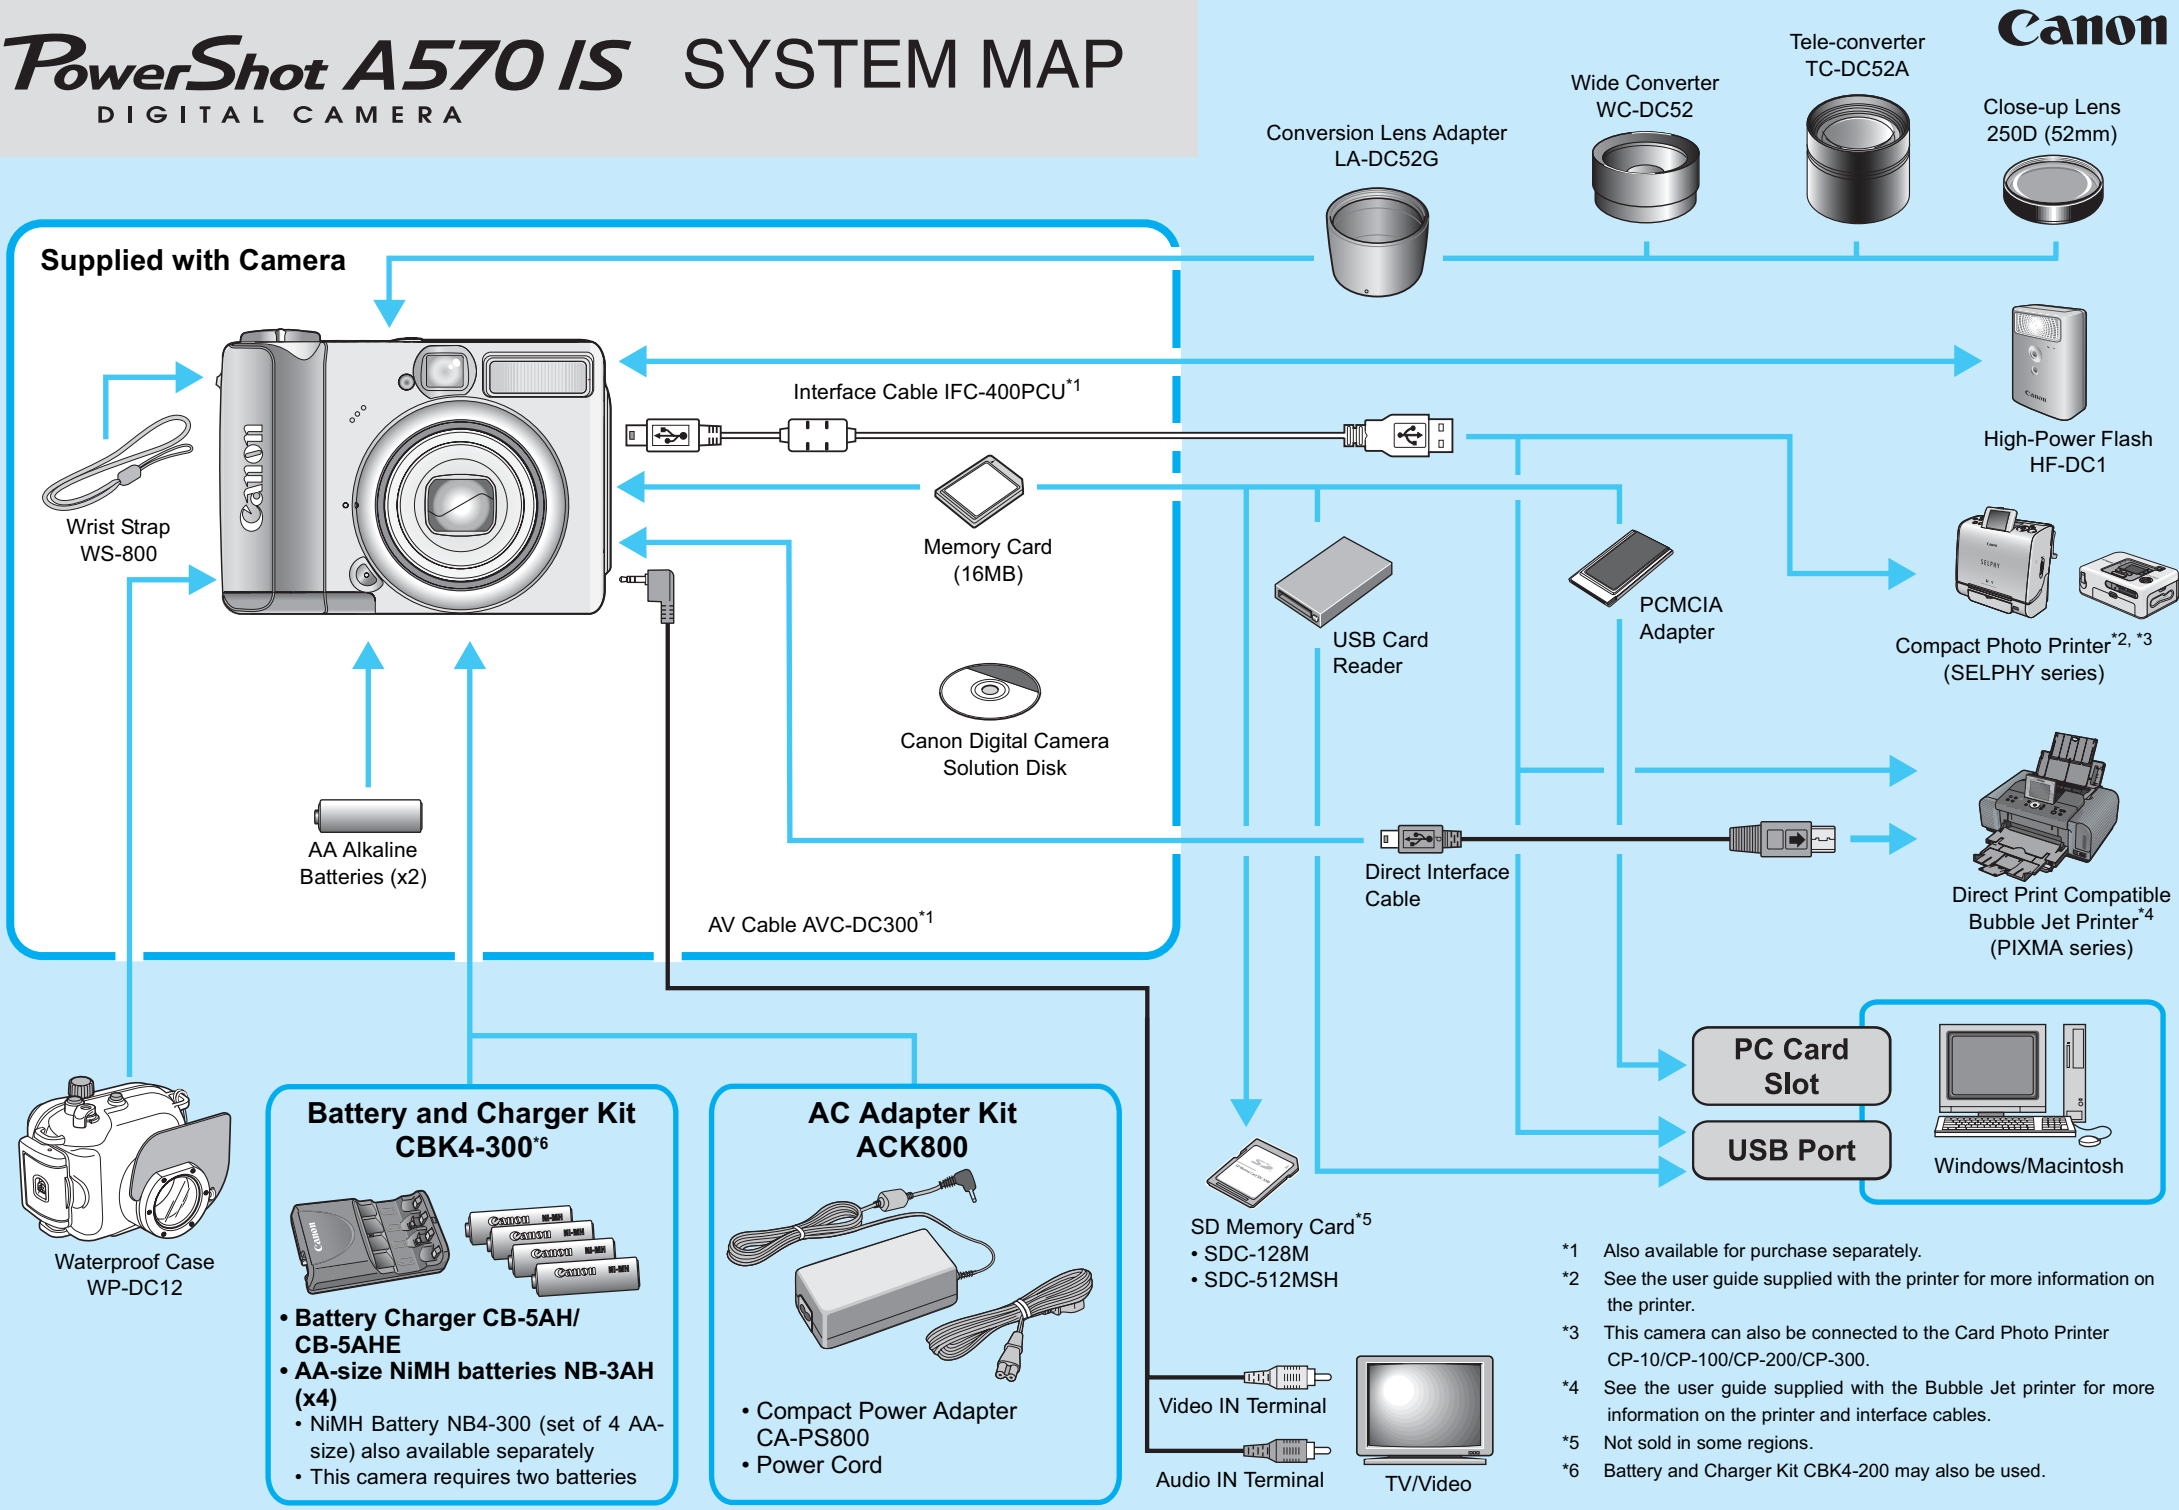

# PowerShot A570 IS SYSTEM MAP

DIGITAL CAMERA

Canon

Supplied with Camera

Wrist Strap  
WS-800

AA Alkaline  
Batteries (x2)

Waterproof Case  
WP-DC12

**Battery and Charger Kit  
CBK4-300\*6**

- Compact Power Adapter  
CA-PS800
- Power Cord

Conversion Lens Adapter  
LA-DC52G

Wide Converter  
WC-DC52

Tele-converter  
TC-DC52A

Close-up Lens  
250D (52mm)

Interface Cable IFC-400PCU\*1

Memory Card  
(16MB)

PC Card  
Slot

USB Port

Windows/Macintosh

SD Memory Card\*5  
• SDC-128M  
• SDC-512MSH

Video IN Terminal

Audio IN Terminal

TV/Video

- \*1 Also available for purchase separately.
- \*2 See the user guide supplied with the printer for more information on the printer.
- \*3 This camera can also be connected to the Card Photo Printer CP-10/CP-100/CP-200/CP-300.
- \*4 See the user guide supplied with the Bubble Jet printer for more information on the printer and interface cables.
- \*5 Not sold in some regions.
- \*6 Battery and Charger Kit CBK4-200 may also be used.

### Other Accessories

- **SD Memory Card**  
SD memory cards are used to store images recorded by the camera. Canon brand cards are available in 128 MB and 512 MB capacities.
- **Interface Cable IFC-400PCU**  
Use this cable to connect the camera to a computer, Compact Photo Printer (SELPHY series) or to a Bubble Jet printer  
\*(refer to your Bubble Jet printer user guide).
- **AV Cable AVC-DC300**  
Use this cable to connect the camera to a TV set.
- **Waterproof Case WP-DC12**  
You can use this case to take underwater shots at depths of up to 40 meters (130 feet), and of course it's ideal for taking worry-free pictures in the rain, at the beach, or on the ski slopes.